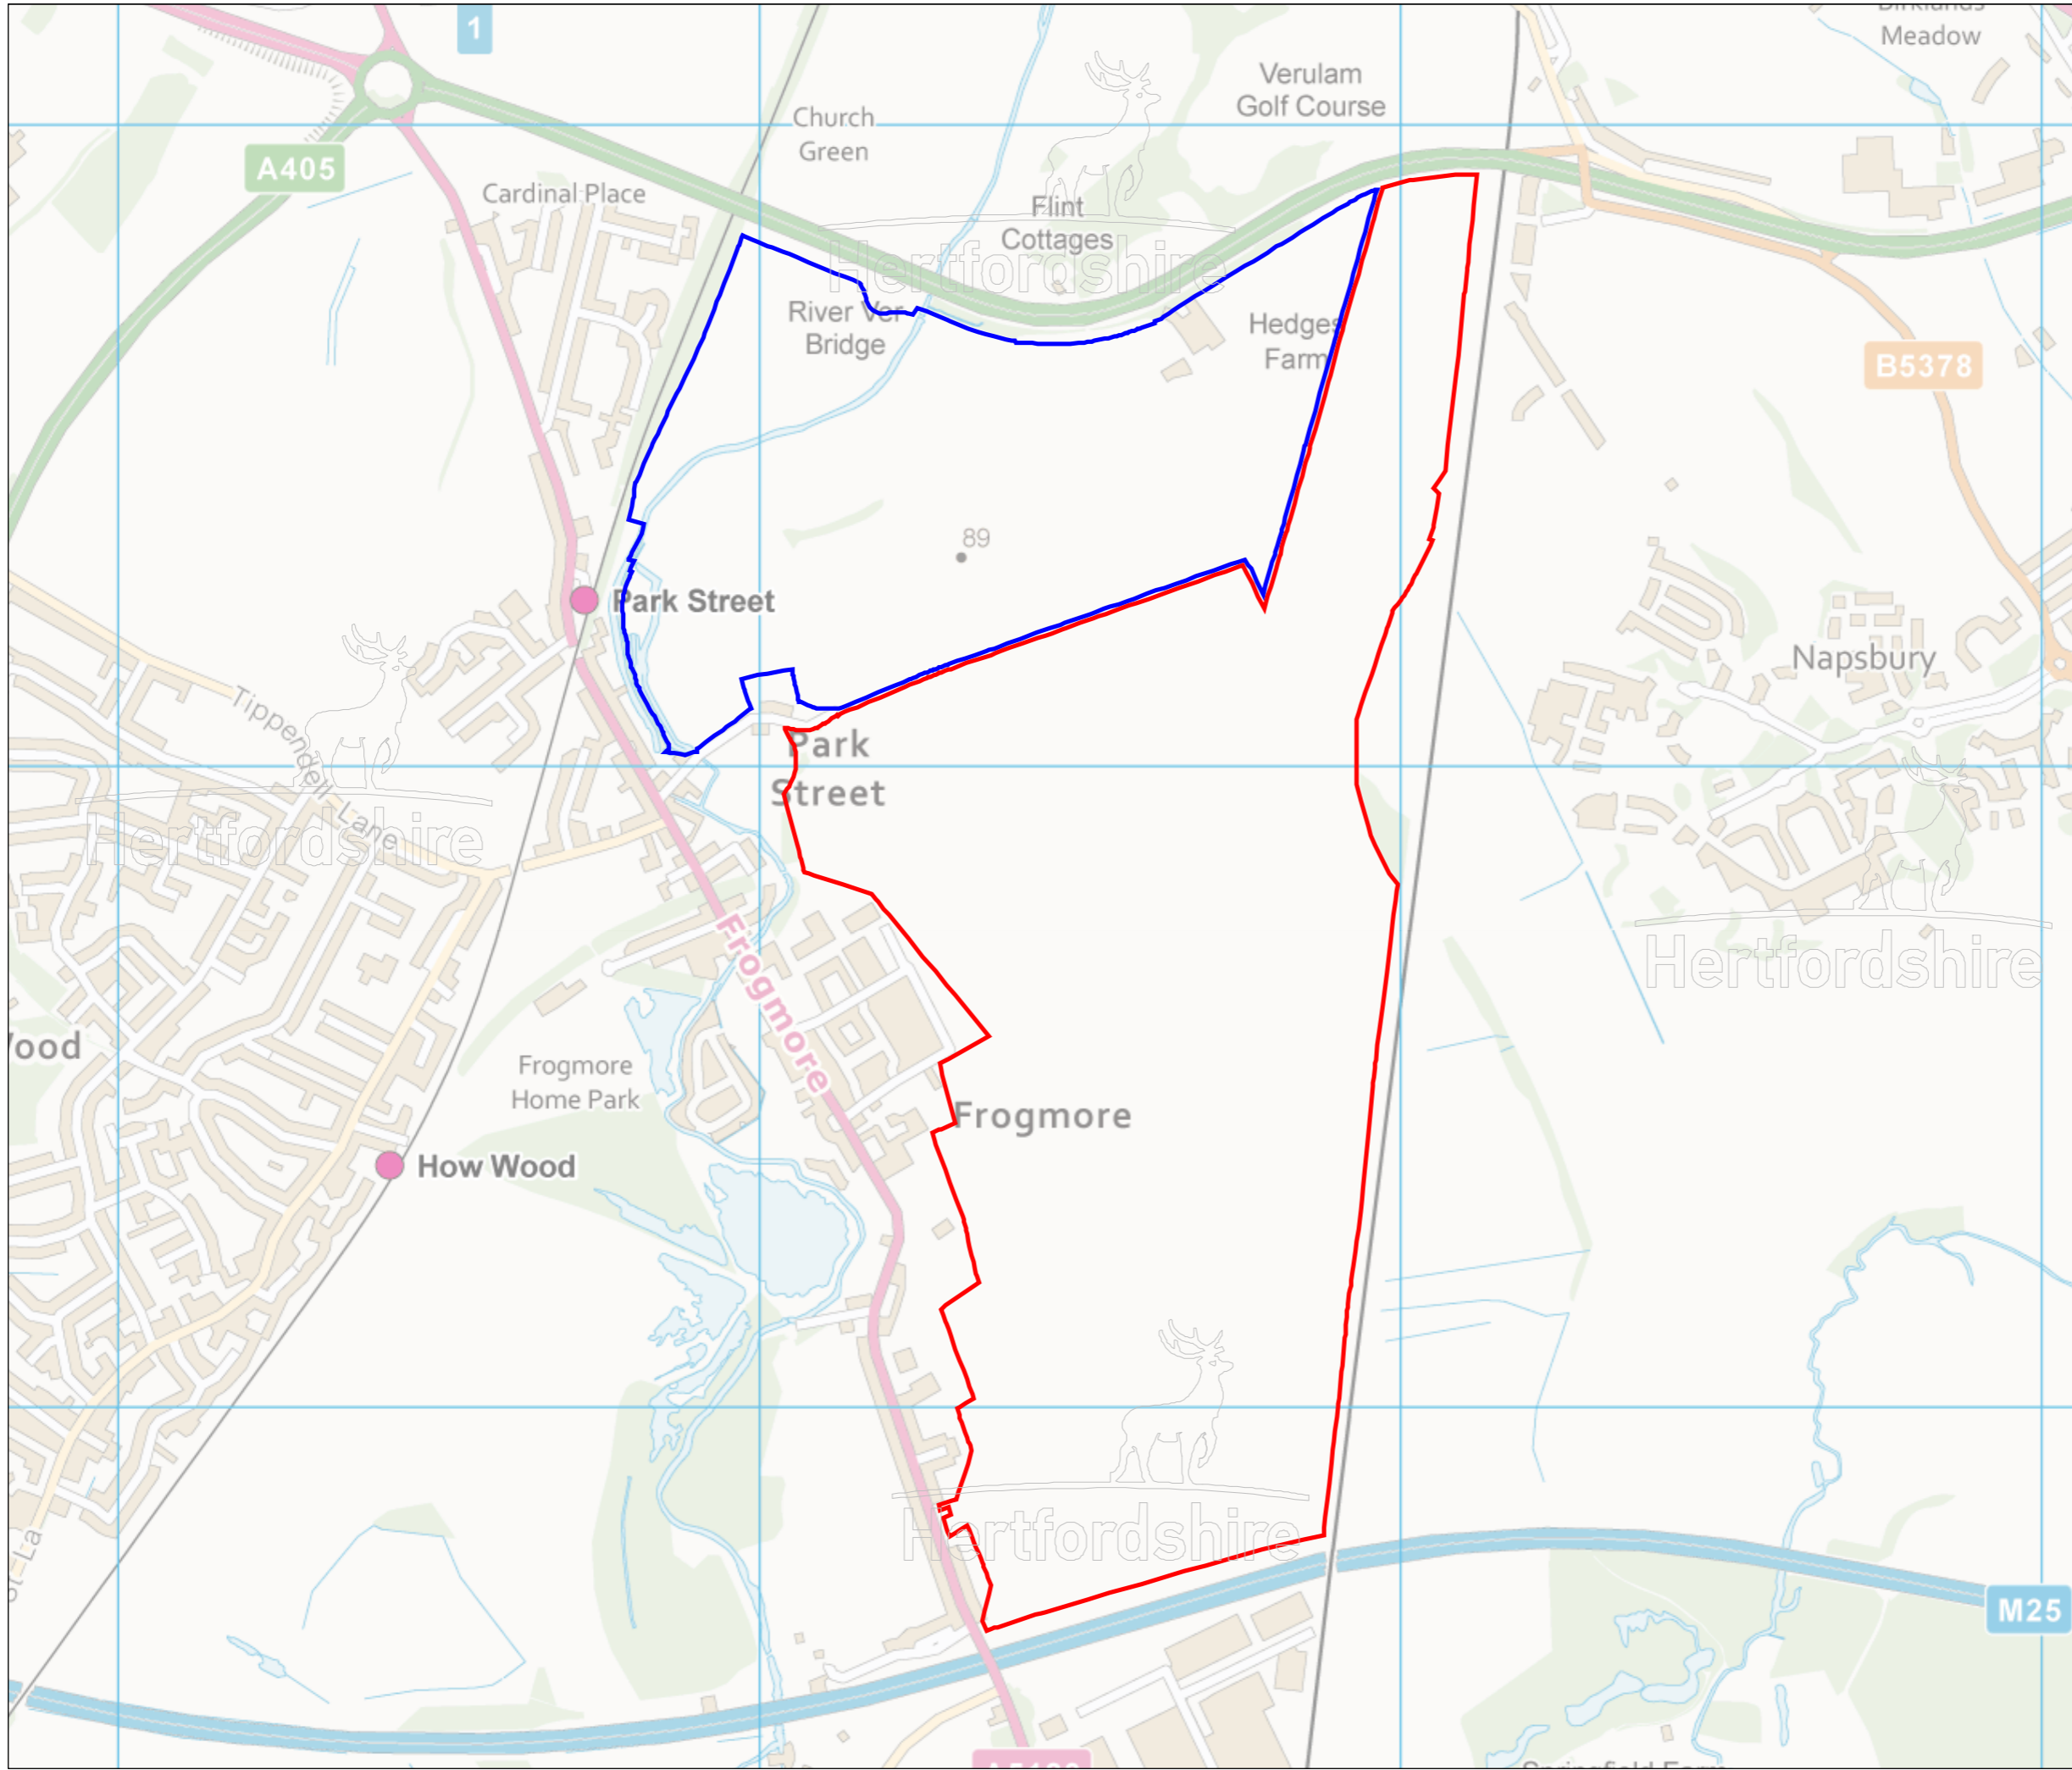

- Hertfordshire CC
- Gorehambury Estate

Resources
Hertfordshire County Council
County Hall
Hertford SG13 8DQ

PROJECT
Former Radlett Airfield

DRAWING TITLE
Location Plan

DRAWN	J. Nunn
CHECKED	
DATE	26/01/2018
SCALE	1:10000 @ A3
PLAN NO.	HP 2959
	REVISION