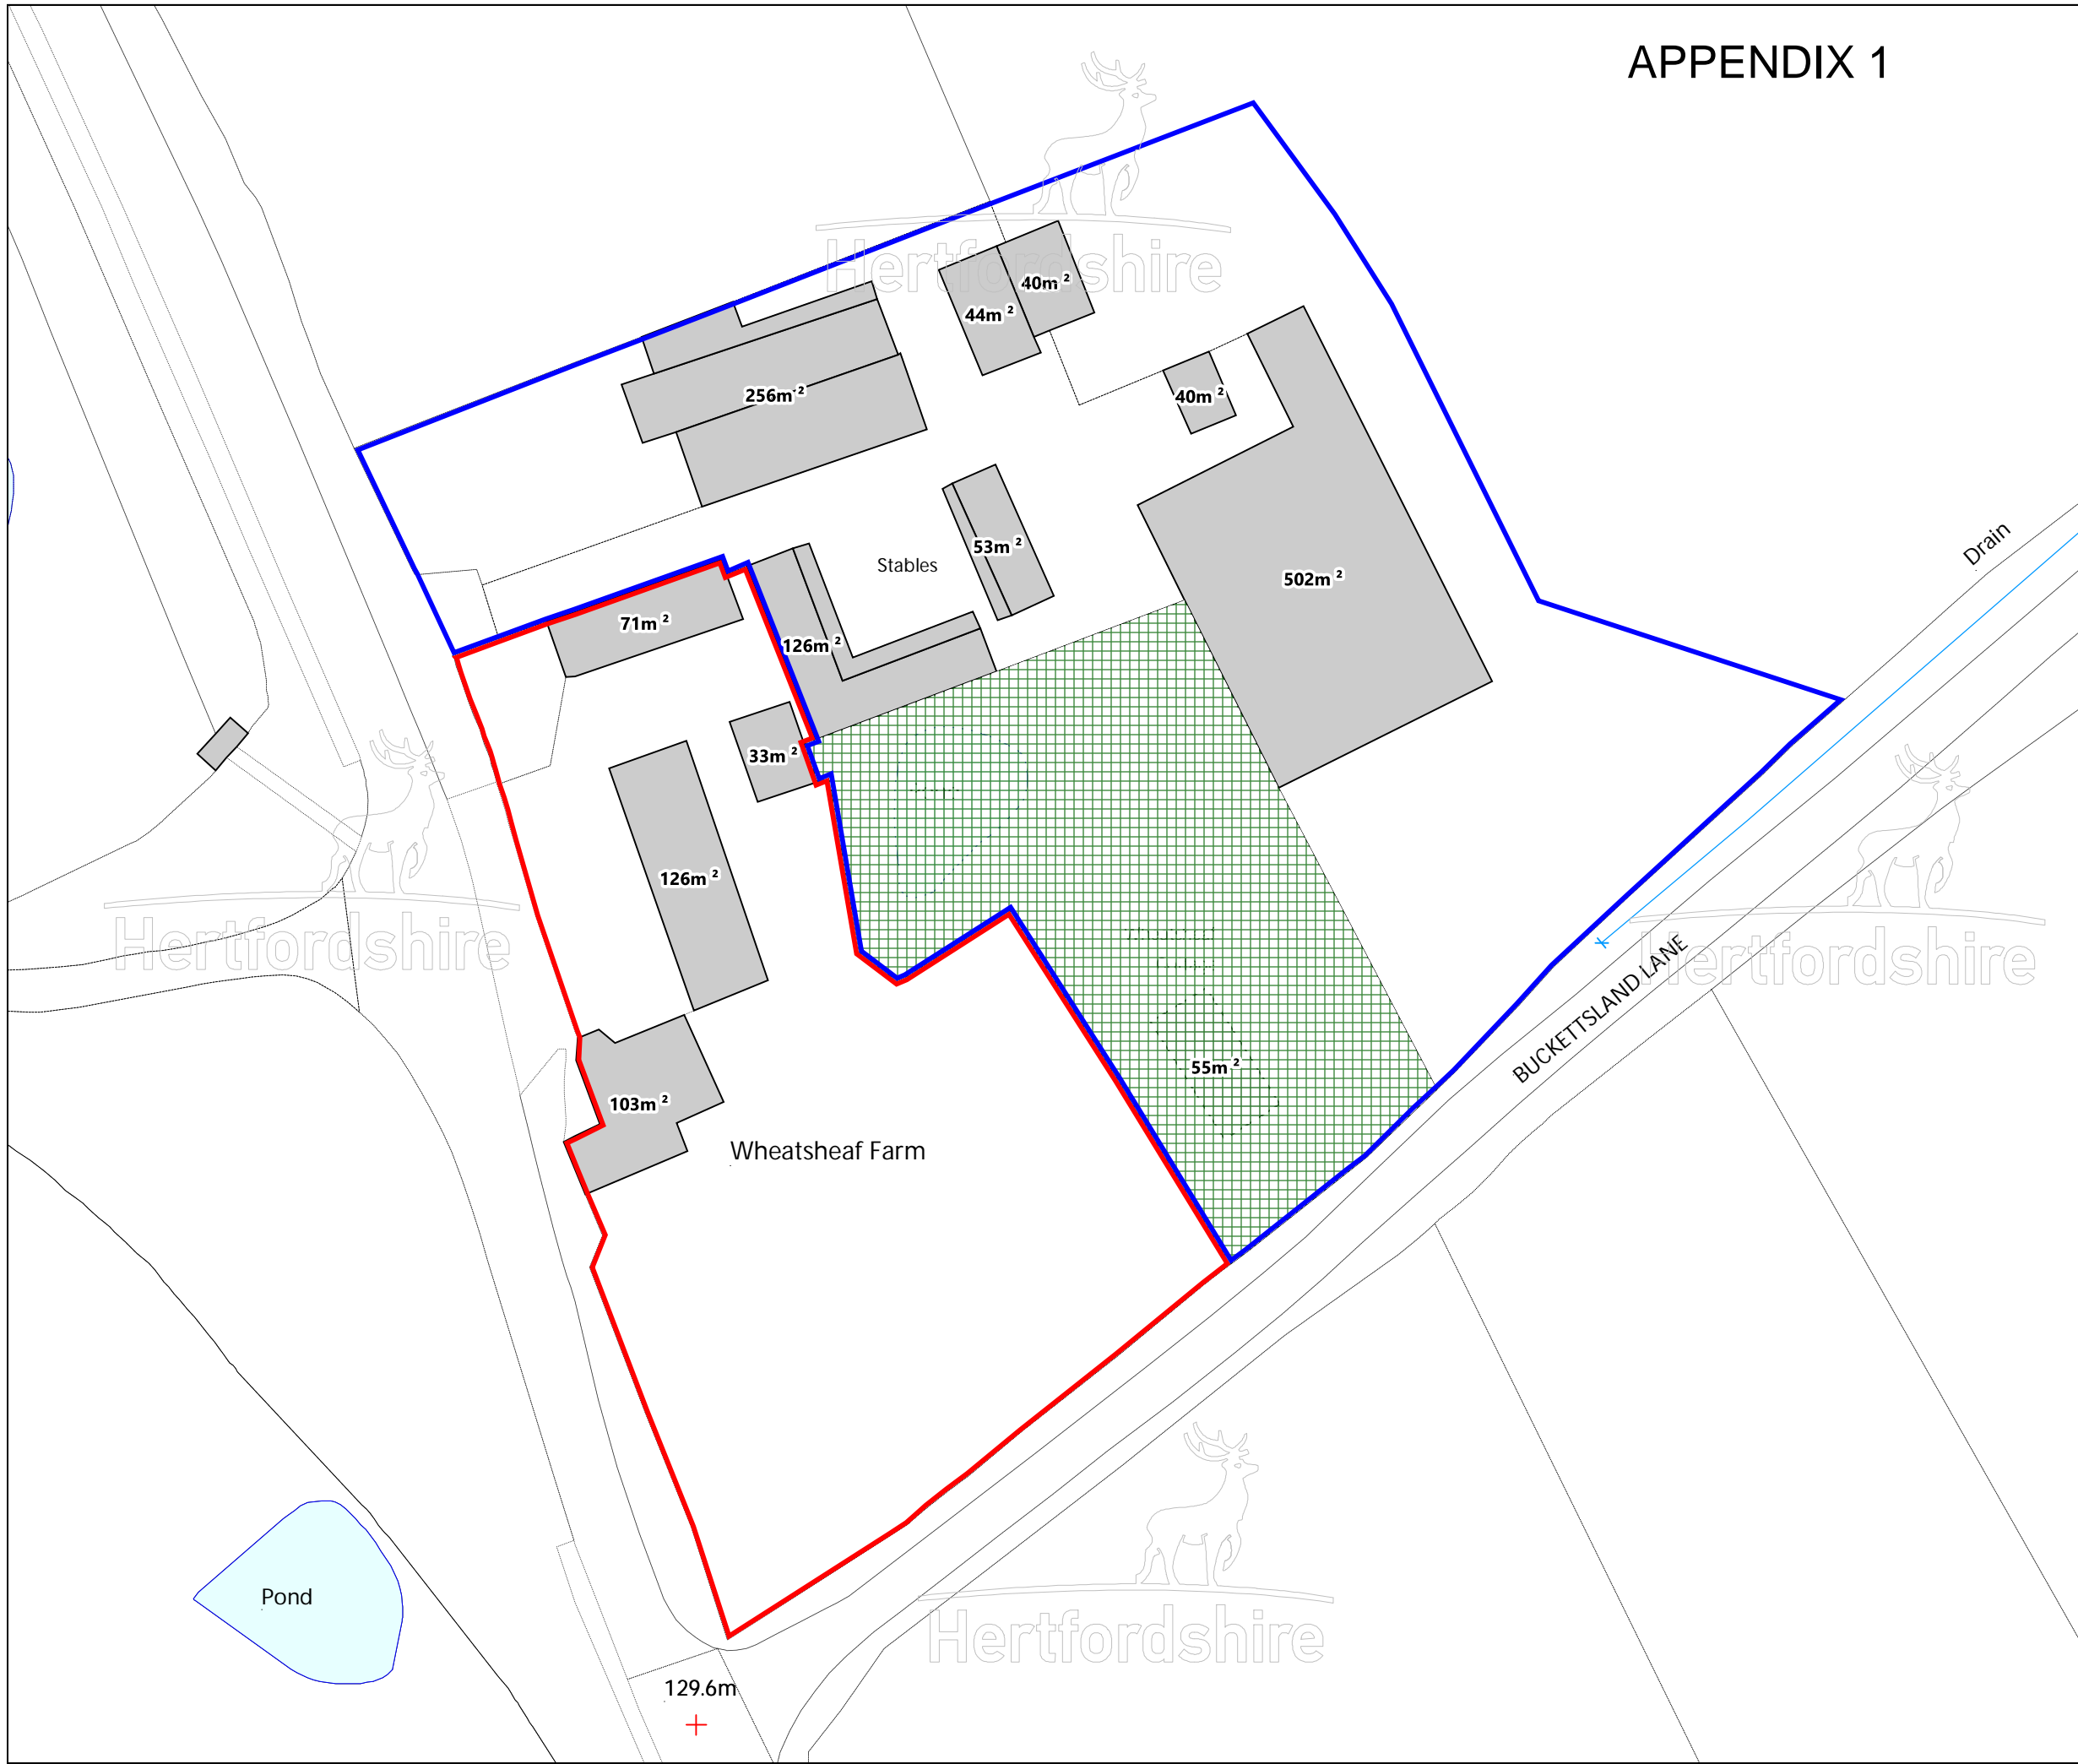

APPENDIX 1

PROJECT
Wheatsheaf Farm
Well End Road
Borehamwood

DRAWING TITLE
Site Location Plan

DRAWN Jo-Ann Burke

CHECKED

DATE 04/08/2015

SCALE 1:500@A3

PLAN NO. EM 14446 REVISION

GRID REF: TQ2098 04/08/2015